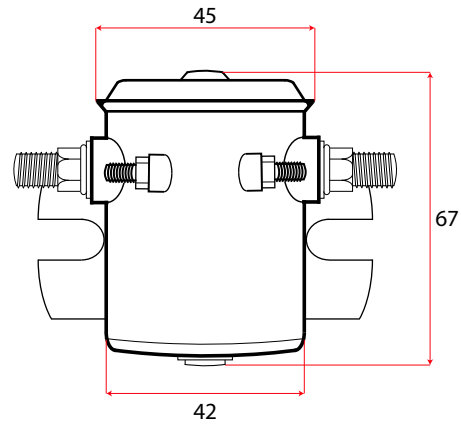

FRONT VIEW

SIDE VIEW 1

SIDE VIEW 2

REAR VIEW

TOP VIEW

BOTTOM VIEW

+ / - 5% All Dimensions In MM

Part Number	12-012A
Continuous	100A
Peak	400A