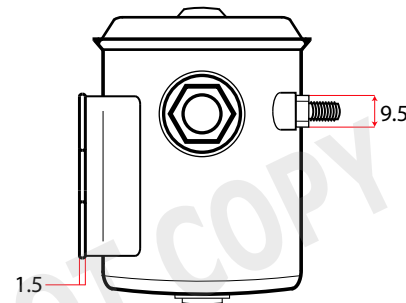

FRONT VIEW

SIDE VIEW 1

SIDE VIEW 2

REAR VIEW

TOP VIEW

BOTTOM VIEW

+ / - 5% All Dimensions In MM

Part Number	12-012A
Continuous	100A
Peak	400A