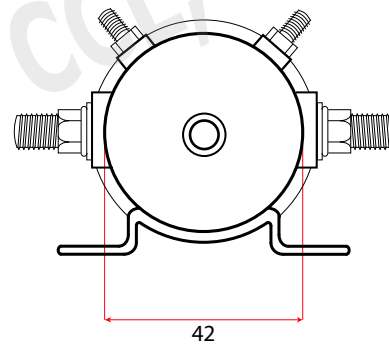

FRONT VIEW

SIDE VIEW 1

SIDE VIEW 2

REAR VIEW

TOP VIEW

BOTTOM VIEW

+ / - 5% All Dimensions In MM

Part Number	12-012A
Continuous	100A
Peak	400A