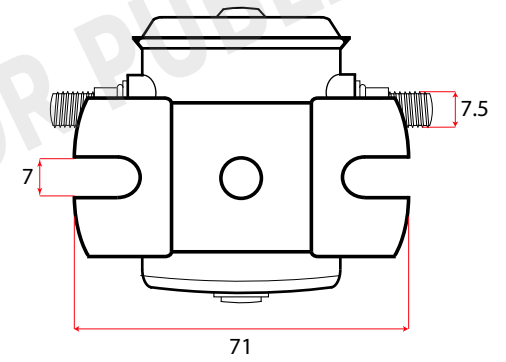

FRONT VIEW

SIDE VIEW 1

SIDE VIEW 2

REAR VIEW

TOP VIEW

BOTTOM VIEW

+ / - 5% All Dimensions In MM

Part Number	12-012A
Continuous	100A
Peak	400A