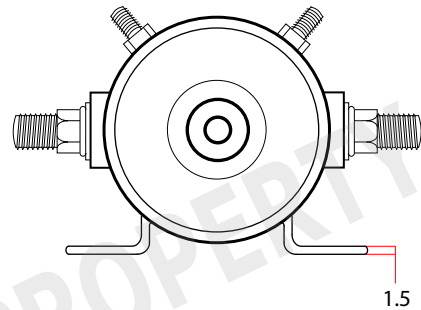

FRONT VIEW

SIDE VIEW 1

SIDE VIEW 2

REAR VIEW

TOP VIEW

BOTTOM VIEW

+ / - 5% All Dimensions In MM

Part Number	12-012A
Continuous	100A
Peak	400A