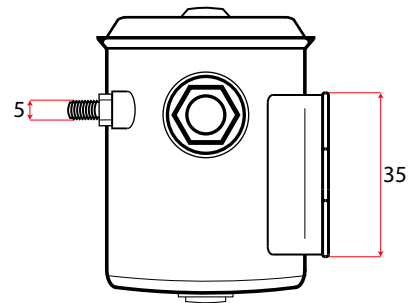

FRONT VIEW

SIDE VIEW 1

SIDE VIEW 2

REAR VIEW

TOP VIEW

BOTTOM VIEW

+ / - 5% All Dimensions In MM

Part Number	12-012A
Continuous	100A
Peak	400A